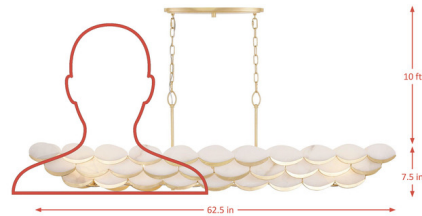

Lightology

lightology.com
866-954-4489
06-12-26

Project: _____
Company: _____
Location: _____ Fixture Type: _____
SPEC #: **VAR1576482**
Approved On: _____ Approved By: _____

High Tide Linear Pendant By Varaluz

Description

The High Tide pendant captures the essence of luxury home lighting with its unique blend of Spanish alabaster ovals that shimmer like ocean waves, perfect for adding a touch of coastal pendant lighting to any space. This designer pendant light is both a standout piece and a subtle complement to your interior design lighting, making it ideal for residential lighting in your living room or dining area.

Shown in french gold / white

Specifications

COLOR	White
BODY FINISH	French Gold
WATTAGE	30W
DIMMER	Standard 120V
DIMENSIONS	62.5"L x 14.5"W x 7.5"H
BULB NOT INCLUDED	6 x B10/Candelabra (E12)/5W/120V LED
COUNTRY OF ORIGIN	Philippines

Technical Information

PRODUCT DIMENSIONS	Maximum Overall Height: 127.50"
--------------------	---------------------------------

CLICK TO VIEW PRODUCT

Notes: