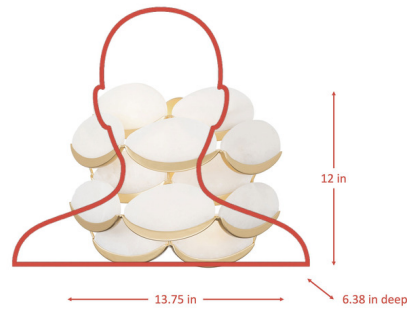

### Description

The High Tide wall sconce by Varaluz is a beautiful decorative lighting fixture that adds a touch of modern luxury to any space. Featuring rippling Spanish alabaster ovals, this modern wall sconce brings a splash of drama to your interior design lighting, making it ideal for hallways or entryways. With its coastal and contemporary vibe, it serves as a stunning wall light that elevates your home's aesthetic.

### Specifications

COLOR	White
BODY FINISH	French Gold
WATTAGE	10W
DIMMER	Standard 120V
DIMENSIONS	13.75"W x 12"H x 6.38"D
BULB NOT INCLUDED	2 x B10/Candelabra (E12)/5W/120V LED
COUNTRY OF ORIGIN	Philippines