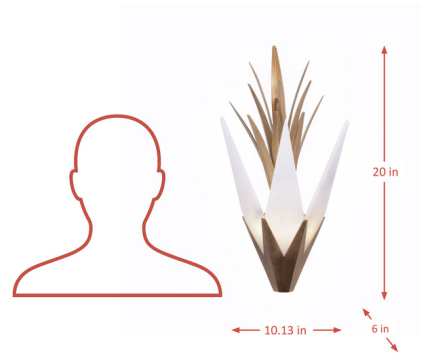

Description

The Mojave wall sconce brings a touch of desert-inspired elegance to your home with its stunning layers of hand-painted brass-tone metal leaves and glowing alabaster panels. Crafted from hand-forged steel, this piece is a perfect choice for those seeking modern luxury lighting in their living room or hallway. The blend of recycled steel and contemporary design makes it a standout piece in any designer home decor.

Shown in havana gold / white

Specifications

COLOR	White
BODY FINISH	Havana Gold
WATTAGE	20W
DIMMER	Standard 120V
DIMENSIONS	10.13"W x 20"H x 6"D
BULB NOT INCLUDED	2 x T4/C9/10W/120V LED
COUNTRY OF ORIGIN	Philippines