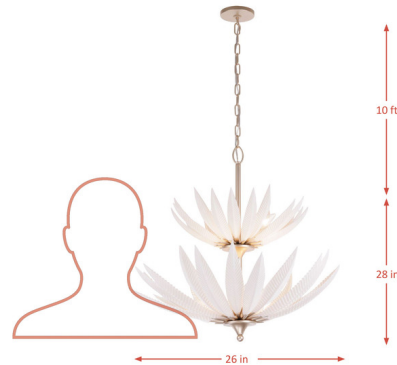

### Description

Discover the artistic allure of the Zanara pendant, where nature's elegance meets bold geometric design. With its hand-crafted steel form, this fixture adds a touch of decorative lighting to any space, making it perfect for dining room lighting. Embrace the modern bohemian spirit with this designer pendant light, making a statement in high end lighting and interior design lighting.

### Specifications

COLOR	Gold
BODY FINISH	Brass
WATTAGE	45W
DIMMER	Standard 120V
DIMENSIONS	26"W x 28"H
BULB NOT INCLUDED	9 x B10/Candelabra (E12)/5W/120V LED
COUNTRY OF ORIGIN	Philippines

### Technical Information

PRODUCT DIMENSIONS	Chain Length: 120"
--------------------	--------------------

Shown in brass / gold

CLICK TO VIEW PRODUCT

Notes: