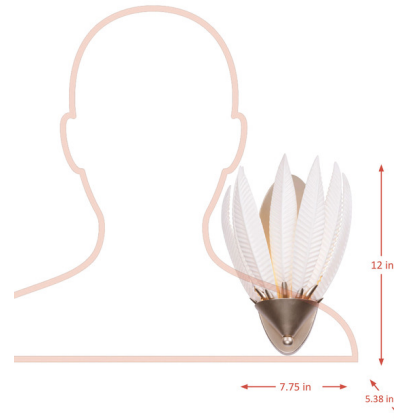

Description

The Zanara wall sconce from Varaluz Lighting combines organic form with deco drama for a stylish addition to any home. Its sculptural design, inspired by wind-swept leaves, adds a touch of elegance to your living space. This contemporary lighting piece is perfect for hallways or as a dimmable wall light in your bathroom, providing both functionality and modern luxury lighting.

Shown in gold dust / white

Specifications

COLOR	White
BODY FINISH	Gold Dust
WATTAGE	5W
DIMMER	Standard 120V
DIMENSIONS	7.75"W x 12"H x 5.38"D
BULB NOT INCLUDED	1 x B10/Candelabra (E12)/5W/120V LED
COUNTRY OF ORIGIN	Philippines