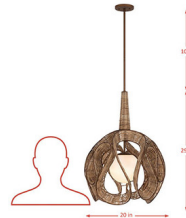

Description

The Swaylo pendant light offers a blend of modern luxury lighting and organic design. With its flowing wicker structure and opal white glass diffusers, it creates a beautiful shadow play, perfect for enhancing the ambiance in your dining or kitchen areas. Handcrafted with steel and rattan, this pendant light seamlessly combines Varaluz Lighting's signature style with functionality and elegance.

Specifications

COLOR White
BODY FINISH Hammered Ore
WATTAGE 12W
DIMMER Standard 120V
DIMENSIONS 20"W x 29"H
BULB NOT INCLUDED 1 x B10/Candelabra (E12)/12W/120V LED
COUNTRY OF ORIGIN Philippines

Shown in hammered ore / white