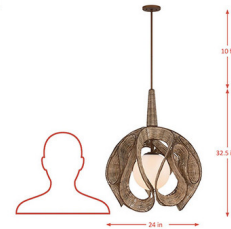

Description

The Swaylo pendant light offers a blend of modern luxury lighting and organic design. With its flowing wicker structure and opal white glass diffusers, it creates a beautiful shadow play, perfect for enhancing the ambiance in your dining or kitchen areas. Handcrafted with steel and rattan, this pendant light seamlessly combines Varaluz Lighting's signature style with functionality and elegance.

Specifications

COLOR White
BODY FINISH Hammered Ore
WATTAGE 12W
DIMMER Standard 120V
DIMENSIONS 20"W x 29"H
BULB NOT INCLUDED 1 x B10/Candelabra (E12)/12W/120V LED
COUNTRY OF ORIGIN Philippines

Shown in hammered ore / white