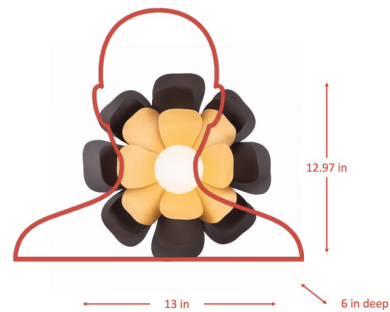

Shown in dark bronze / french gold

Specifications

COLOR	French Gold
BODY FINISH	Dark Bronze
WATTAGE	14W
DIMMER	Standard 120V
DIMENSIONS	13"W x 12.97"H
BULB NOT INCLUDED	1 x B10/Candelabra (E12)/14W/120V LED
COUNTRY OF ORIGIN	Philippines