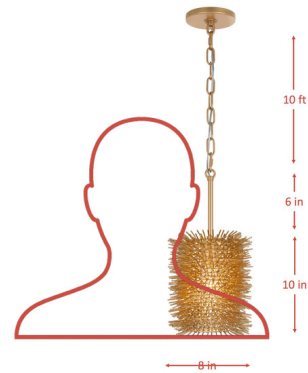

### Specifications

COLOR . . . . . N/A  
BODY FINISH . . . . . Black  
WATTAGE . . . . . 14W  
DIMMER . . . . . Standard 120V  
DIMENSIONS . . . . . 8"W x 10"H  
BULB NOT INCLUDED . . . . . 1 x A19/Medium (E26)/14W/120V LED  
COUNTRY OF ORIGIN . . . . . Philippines

### Technical Information

PRODUCT DIMENSIONS . . . . . Chain Length: 120"

Shown in black

CLICK TO VIEW PRODUCT

Notes: