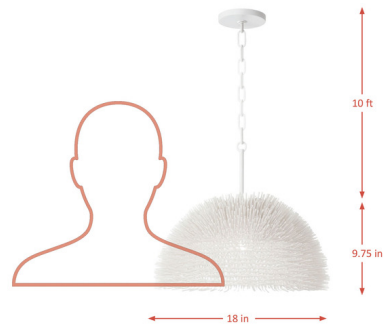

CLICK TO VIEW PRODUCT

Notes: