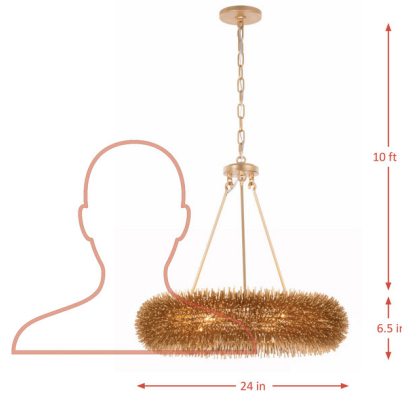

Description

The Urchin pendant light by Varaluz is a stunning example of decorative lighting that merges industrial design with elegance. Its unique, spiky shape makes it a bold statement piece that fits beautifully in any luxury home lighting setup. Perfect for a dining room or kitchen, the Urchin pendant adds a touch of designer lighting flair to your interior design.

Specifications

COLOR N/A
BODY FINISH Black
WATTAGE 30W
DIMMER Standard 120V
DIMENSIONS 24"W x 6.5"H
BULB NOT INCLUDED 6 x B10/Candelabra (E12)/5W/120V LED
COUNTRY OF ORIGIN Philippines

Technical Information

PRODUCT DIMENSIONS Chain Length: 120"

Shown in black

CLICK TO VIEW PRODUCT

Notes: