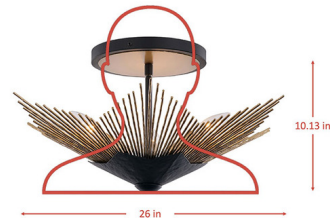

Description

Elevate your space with the Aristocrat semi flush mount light, a perfect blend of modern luxury lighting and designer home decor. This stunning lighting fixture features a dimensional six-pointed star motif that adds a touch of glamour to any room. Ideal for your hallway light or bedroom light, it impresses with its intricate hand-hammered steel design, creating a captivating play of light and shadow.

Shown in dark bronze / french gold

Specifications

COLOR	French Gold
BODY FINISH	Dark Bronze
WATTAGE	15W
DIMMER	Standard 120V
DIMENSIONS	20"W x 9.69"H
BULB NOT INCLUDED	3 x B10/Candelabra (E12)/5W/120V LED
COUNTRY OF ORIGIN	Philippines