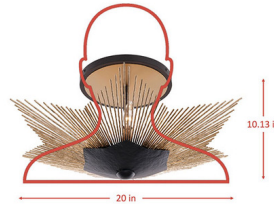

Description

Elevate your space with the Aristocrat semi flush mount light, a perfect blend of modern luxury lighting and designer home decor. This stunning lighting fixture features a dimensional six-pointed star motif that adds a touch of glamour to any room. Ideal for your hallway light or bedroom light, it impresses with its intricate hand-hammered steel design, creating a captivating play of light and shadow.

Shown in dark bronze / french gold

Specifications

COLOR	French Gold
BODY FINISH	Dark Bronze
WATTAGE	15W
DIMMER	Standard 120V
DIMENSIONS	20"W x 9.69"H
BULB NOT INCLUDED	3 x B10/Candelabra (E12)/5W/120V LED
COUNTRY OF ORIGIN	Philippines