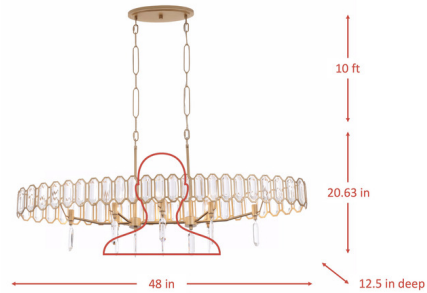

Lightology

lightology.com
866-954-4489
06-30-26

Project: _____

Company: _____

Location: _____ Fixture Type: _____

SPEC #: **VAR1576516**

Approved On: _____ Approved By: _____

Drama Club Linear Pendant By Varaluz

Description

The Drama Club pendant is a striking example of contemporary lighting. With its linear design and oversized elongated-octagon crystals, it serves as a true statement chandelier. Perfect for luxury home lighting, it's an ideal choice for adding a touch of designer home decor in your dining room or living area.

Shown in brass / clear

Specifications

COLOR	Clear
BODY FINISH	Brass
WATTAGE	40W
DIMMER	Standard 120V
DIMENSIONS	48"L x 12.5"W x 20.63"H
BULB NOT INCLUDED	8 x B10/Candelabra (E12)/5W/120V LED
COUNTRY OF ORIGIN	Egypt