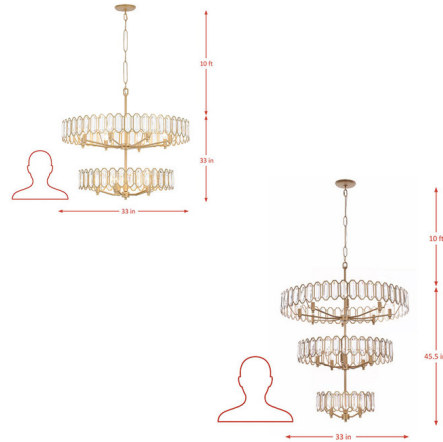

Description

Join the Drama Clubno audition required. This exquisite designer pendant light features custom elongated-octagon crystals that create a captivating ambiance. Perfect for creating a statement chandelier, it adds charm and elegance to entertainment lighting or club lighting settings.

Specifications

COLOR Clear
BODY FINISH Brass
WATTAGE 65W
DIMMER Standard 120V
DIMENSIONS 33"W x 33"H
BULB NOT INCLUDED 13 x B10/Candelabra (E12)/5W/120V LED
COUNTRY OF ORIGIN Philippines

Technical Information

PRODUCT DIMENSIONS Chain Length: 120"

Shown in brass / clear

CLICK TO VIEW PRODUCT

Notes: