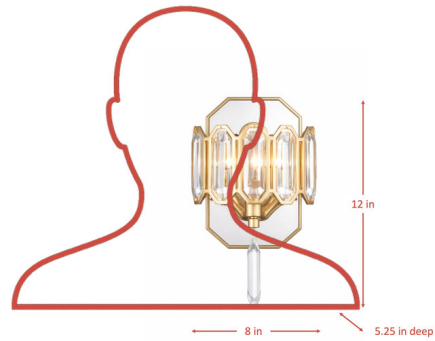

Description

Transform your space with the drama club wall sconce, a perfect blend of decorative lighting and modern luxury lighting. Featuring sleek steel and glass construction, this single light fixture is a stylish addition to your bathroom or covered porch. Perfect for those who appreciate interior design lighting, this sconce adds a touch of contemporary elegance to any room.

Shown in brass / clear

Specifications

COLOR	Clear
BODY FINISH	Brass
WATTAGE	5W
DIMMER	Standard 120V
DIMENSIONS	8"W x 12"H x 5.25"D
BULB NOT INCLUDED	1 x B10/Candelabra (E12)/5W/120V LED
COUNTRY OF ORIGIN	Philippines