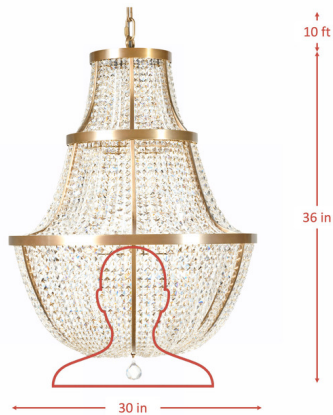

## Crystal Baller Pendant

By Varaluz

### Description

The Crystal Baller pendant light from Varaluz is a stunning piece of designer lighting that transforms any room into an elegant space. With its lead crystal accents and steel frame lighting, this chandelier-style fixture adds a touch of luxury home lighting to your dining room or grand staircase. Perfectly suited for those who appreciate modern luxury lighting, it makes a statement with its dazzling presence and is sloped ceiling compatible for versatile installation.

### Specifications

COLOR . . . . . Clear  
BODY FINISH . . . . . Antique Bronze  
WATTAGE . . . . . 60W  
DIMMER . . . . . Standard 120V  
DIMENSIONS . . . . . 30"W x 36"H  
BULB NOT INCLUDED . . . . . 12 x B10/Candelabra (E12)/5W/120V LED  
COUNTRY OF ORIGIN . . . . . China

### Technical Information

PRODUCT DIMENSIONS . . . . . Chain Length: 120"

CLICK TO VIEW PRODUCT

Notes: