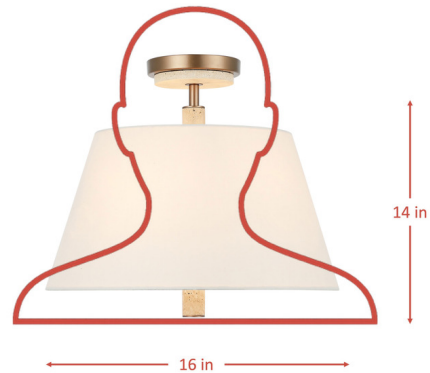

Description

The Rockford semi-flush light fixture exudes contemporary elegance while embracing the charm of retro design influences. Perfect for enhancing your kitchen lighting setup, this fixture features a unique blend of materials that includes steel and travertine, offering a luxurious yet understated appeal. With its ability to accommodate dimmable lighting, this semi-flush makes a stylish addition to your modern home decor.

Shown in travertine / bone

Specifications

COLOR	Bone
BODY FINISH	Travertine
WATTAGE	30W
DIMMER	Standard 120V
DIMENSIONS	16"W x 14"H
BULB NOT INCLUDED	3 x B10/Candelabra (E12)/10W/120V LED
COUNTRY OF ORIGIN	China