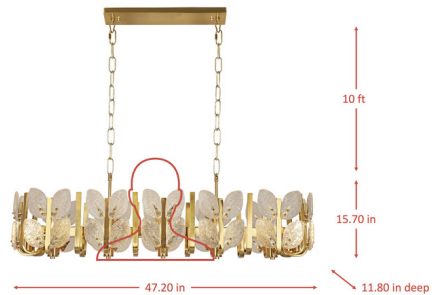

Description

The Brass Tax chandelier is where mid-century modern elegance meets contemporary design, making it a standout piece in any space. Crafted from eco-friendly recycled steel, this statement chandelier features hand-crafted metal arms and ice-glass leaves that create a soft, crystalline glow when lit. Perfect for adding a touch of luxury to your dining room or living room, this dimmable chandelier enhances your interior design lighting with its sophisticated style.

Specifications

COLOR	Clear
BODY FINISH	Satin Brass
WATTAGE	120W
DIMMER	Standard 120V
DIMENSIONS	47.2"L x 11.8"W x 15.7"H
BULB NOT INCLUDED	12 x B10/Candelabra (E12)/10W/120V LED
COUNTRY OF ORIGIN	China

Technical Information

PRODUCT DIMENSIONS Chain Length: 120"

Shown in satin brass / clear

CLICK TO VIEW PRODUCT

Notes: