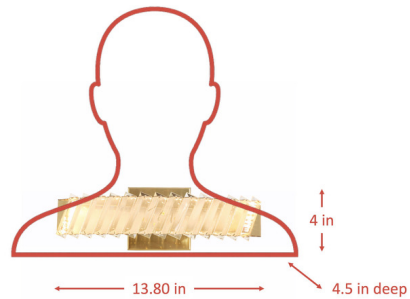

CLICK TO VIEW PRODUCT

Notes: