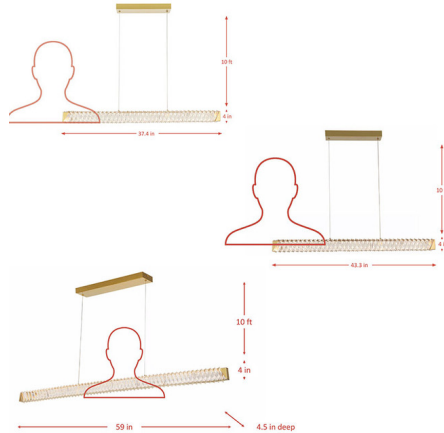

By Varaluz

Description

The Golden Ratio Linear pendant from Varaluz is a stunning example of designer lighting that seamlessly combines contemporary style with timeless elegance. This pendant light features precision-engineered crystal forms that add a touch of modern luxury lighting to any dining room fixture or entryway. Its sculptural design and energy-efficient lighting make it a standout piece for luxury home lighting enthusiasts seeking both form and function.

Specifications

COLOR Clear
BODY FINISH Satin Gold
WATTAGE 27W
DIMMER Not Dimmable
DIMENSIONS 37.4"L x 4.5"W x 4"H
INTEGRATED LED MODULE 1 x LED/27W/120V LED
COUNTRY OF ORIGIN China

Technical Information

PRODUCT DIMENSIONS Cable Length: 120"
LAMP LIFE 50000 hours
COLOR RENDERING 90 CRI
LAMP COLOR 3000K Warm Dim
LUMENS/WATT 94.81
LUMINOUS FLUX 2560 lumens

Shown in satin gold / clear

CLICK TO VIEW PRODUCT