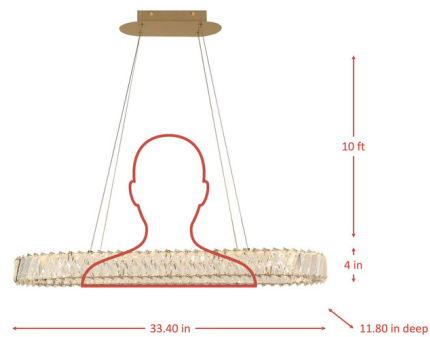

Description

The Golden Ratio pendant is a stunning piece of designer lighting that effortlessly combines sculptural elegance with a modern twist. With precision-engineered crystal forms and a satin gold anodized frame, this pendant light is a perfect example of high end lighting. Ideal for making a statement in your dining room or living space, it offers a touch of luxury home lighting.

Specifications

COLOR	Clear
BODY FINISH	Satin Gold
WATTAGE	48W
DIMMER	Not Dimmable
DIMENSIONS	33.4"L x 11.8"W x 4"H
INTEGRATED LED MODULE	1 x LED/48W/120V LED
COUNTRY OF ORIGIN	China

Technical Information

PRODUCT DIMENSIONS	Cable Length: 120"
LAMP LIFE	50000 hours
COLOR RENDERING	90 CRI
LAMP COLOR	3000K Warm Dim
LUMENS/WATT	121.67
LUMINOUS FLUX	5840 lumens

Shown in satin gold / clear

CLICK TO VIEW PRODUCT