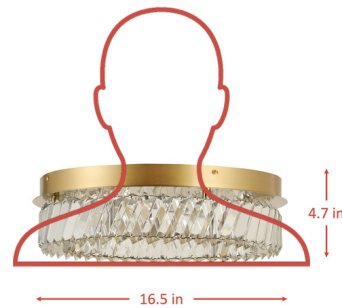

Description

The Golden Ratio flush mount combines sculptural beauty with Varaluz lighting, offering a timeless piece that effortlessly enhances your space. With precision-engineered crystal forms and a steel and glass composition, this fixture adds a touch of modern luxury lighting to your home. Ideal for enhancing the ambiance in living rooms or bedrooms.

Specifications

COLOR	Clear
BODY FINISH	Satin Gold
WATTAGE	27W
DIMMER	Not Dimmable
DIMENSIONS	16.5"W x 4.7"H
INTEGRATED LED MODULE	1 x LED/27W/120V LED
COUNTRY OF ORIGIN	China

Technical Information

LAMP LIFE	50000 hours
COLOR RENDERING	90 CRI
LAMP COLOR	3000K Warm Dim
LUMENS/WATT	94.81
LUMINOUS FLUX	2560 lumens

Shown in satin gold / clear

CLICK TO VIEW PRODUCT

Notes: