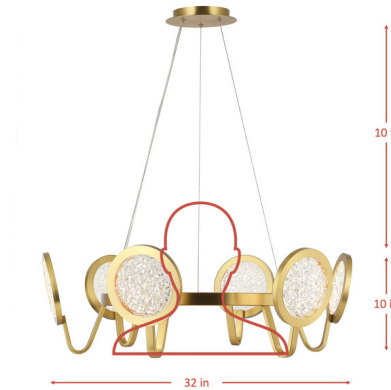

### Specifications

COLOR	Clear
BODY FINISH	Satin Brass
WATTAGE	36W
DIMMER	Not Dimmable
DIMENSIONS	32"W x 10"H
INTEGRATED LED MODULE	6 x LED/6W/120V LED
COUNTRY OF ORIGIN	China

### Technical Information

LAMP LIFE	50000 hours
COLOR RENDERING	90 CRI
LAMP COLOR	3000K Warm Dim
LUMENS/WATT	473.33
LUMINOUS FLUX	2840 lumens

Shown in satin brass / clear

CLICK TO VIEW PRODUCT

Notes: