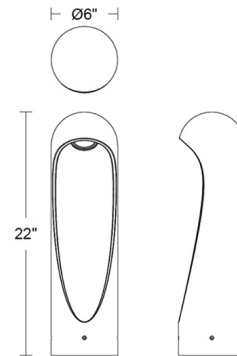

CLICK TO VIEW PRODUCT

Notes: