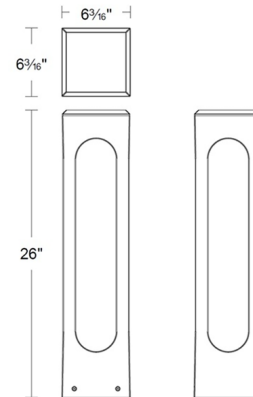

By WAC Lighting

Description

The Altar is a modern architectural low-level 12V bollard light delivering smooth, balanced illumination that enhances outdoor spaces with subtle sophistication. The new stone-like granite finish harmonizes beautifully with natural surroundings. IP66 rated, Protected against powerful water jets. Requires a 9-15VAC low voltage magnetic transformer, sold separately. NOTE: Includes a mounting stake, wire nuts, hex key, and 6 inch lead wire.

Shown in black / frosted

Specifications

COLOR	Frosted
BODY FINISH	Black
WATTAGE	7.9W
DIMMER	Low Voltage Magnetic
DIMENSIONS	6.19"W x 26"H x 6.19"D
INTEGRATED LED MODULE	1 x LED/7.9W/12V LED
COUNTRY OF ORIGIN	Thailand