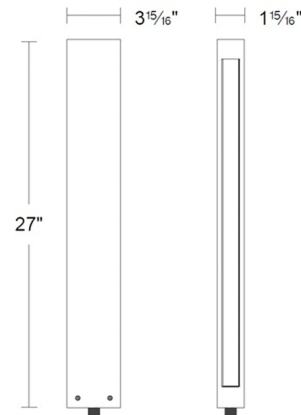

By WAC Lighting

Description

The Hilyne Color-Select Path Light features a sleek linear design that blends seamlessly into pathways while providing soft, even illumination. An angled panel of LED light runs the inner length of the fixture to offer bright, even illumination. An included stake allows for easy placement. LED color selectable options include 2700K, 3000K, 3500K, 4000K, and 5000K. Note: A transformer is required.

Shown in bronze / frosted

Specifications

COLOR	Frosted
BODY FINISH	Bronze
WATTAGE	6.5W
DIMMER	N/A
DIMENSIONS	1.937"W x 27"H x 3.937"D
INTEGRATED LED MODULE	1 x LED/6.5W/12V LED
COUNTRY OF ORIGIN	Thailand