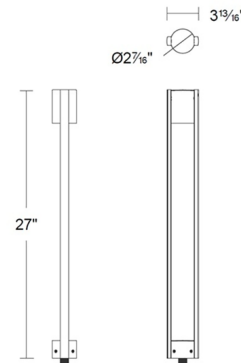

Lightology

lightology.com
866-954-4489
07-03-26

Project: _____
Company: _____
Location: _____ Fixture Type: _____
SPEC #: **WAC1576803**
Approved On: _____ Approved By: _____

Brough Outdoor 12V Color-Select Path Light By WAC Lighting

Description

The Brough is a sleek, architectural 12V path light designed to blend seamlessly into modern landscapes, offering adjustable directional lighting for enhanced functionality and scene customization. Features 5 color temperature selectable options 2700K/3000K/3500K/4000K/5000K, ideal for upscale residential, hospitality, and commercial outdoor environments. Rotatable luminaire head for directional control. IP66 Rated, protected against powerful water jets. Requires a 9-15VAC low voltage magnetic transformer, sold separately. NOTE: Includes a mounting stake and wire nuts.

Specifications

COLOR	Frosted
BODY FINISH	Black
WATTAGE	6.6W
DIMMER	N/A
DIMENSIONS	3.25"W x 27"H
INTEGRATED LED MODULE	1 x LED/6.6W/12V LED
COUNTRY OF ORIGIN	Thailand

Technical Information

LAMP LIFE	50000 hours
COLOR RENDERING	90 CRI
LAMP COLOR	CCT Select
LUMENS/WATT	50.76
LUMINOUS FLUX	335 lumens

Shown in black / frosted

CLICK TO VIEW PRODUCT

Notes: