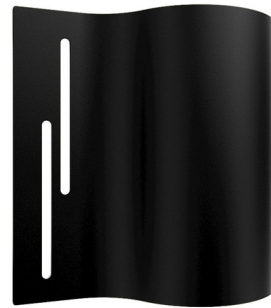

## Swivet Color-Select Outdoor Wall Light By WAC Lighting

### Description

Swivet transforms light into an architectural gesture. Its distinctive offset cylinder rotates slightly within a rectangular frame, creating dynamic contrast between structure and glow. Delivering directional light while maintaining a sculptural, contemporary presence, Swivet is outdoor lighting that's as expressive as it is functional. Built in color temperature adjustability. Switch from 2700K/3000K/3500K/4000K. ELV dimming: 100-10%, TRIAC dimming: 100-10%.

Shown in black / white

### Specifications

COLOR	White
BODY FINISH	Black
WATTAGE	20.2W
DIMMER	Low Voltage Electronic
DIMENSIONS	8"W x 8"H x 3.5"D
INTEGRATED LED MODULE	2 x LED/10.1W/120-277V LED
COUNTRY OF ORIGIN	China