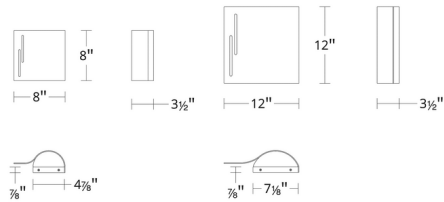

### Specifications

COLOR	White
BODY FINISH	Black
WATTAGE	20.2W
DIMMER	Low Voltage Electronic
DIMENSIONS	8"W x 8"H x 3.5"D
INTEGRATED LED MODULE	2 x LED/10.1W/120-277V LED
COUNTRY OF ORIGIN	China