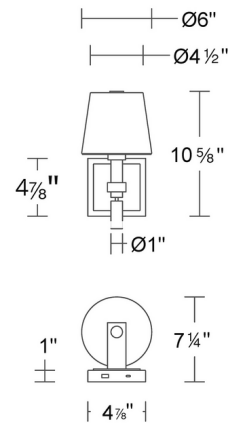

CLICK TO VIEW PRODUCT

Notes: