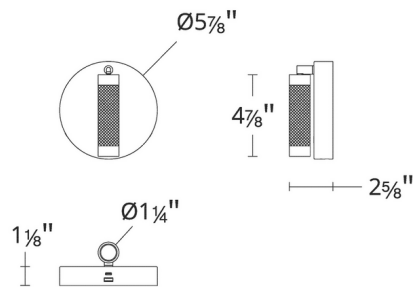

Description

Blending modern style and effortless functionality, the Erle Reading Light brings designer style to a bedside or desk. An adjustable cylinder allows LED task lighting to be directed where needed. An on/off button with dimming functionality is located on the backplate, with integrated USB and USB-C ports placed along the bottom edge. LED color selectable options include 2700K, 3000K, 3500K, and 4000K.

Specifications

COLOR	N/A
BODY FINISH	Brushed Nickel
WATTAGE	5.2W
DIMMER	Included
DIMENSIONS	5.88"W x 5.88"H x 2.63"D
INTEGRATED LED MODULE	1 x LED/5.2W/120V LED
COUNTRY OF ORIGIN	China

Technical Information

LAMP LIFE	50000 hours
COLOR RENDERING	90 CRI
LAMP COLOR	CCT Select
LUMENS/WATT	16.35
LUMINOUS FLUX	85 lumens

Shown in brushed nickel

CLICK TO VIEW PRODUCT

Notes: