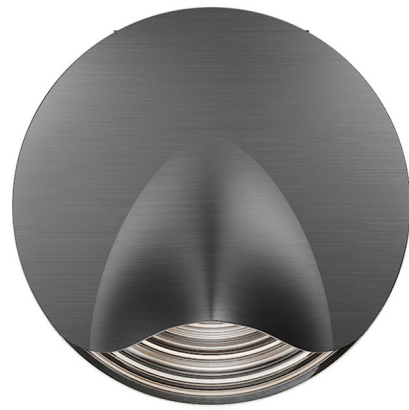

Lightology

lightology.com
866-954-4489
07-08-26

Project: _____

Company: _____

Location: _____ Fixture Type: _____

SPEC #: **WAC1576868**

Approved On: _____ Approved By: _____

Ames Color-Select Reading Light By WAC Lighting

Description

The Ames Reading Light glows from within. Lift the metal shade to let light ripple through its textured glass front. An on/off button with dimming functionality is located at the base, along with integrated USB and USB-C ports. LED color selectable options include 2700K, 3000K, 3500K, and 4000K.

Shown in brushed nickel / clear

Specifications

COLOR	Clear
BODY FINISH	Brushed Nickel
WATTAGE	7W
DIMMER	Included
DIMENSIONS	7.13"W x 8.13"H x 2.75"D
INTEGRATED LED MODULE	1 x LED/7W/120V LED
COUNTRY OF ORIGIN	Viet Nam