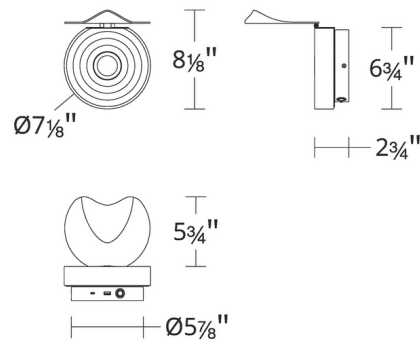

Description

The Ames Reading Light glows from within. Lift the metal shade to let light ripple through its textured glass front. An on/off button with dimming functionality is located at the base, along with integrated USB and USB-C ports. LED color selectable options include 2700K, 3000K, 3500K, and 4000K.

Shown in brushed nickel / clear

Specifications

COLOR	Clear
BODY FINISH	Brushed Nickel
WATTAGE	7W
DIMMER	Included
DIMENSIONS	7.13"W x 8.13"H x 2.75"D
INTEGRATED LED MODULE	1 x LED/7W/120V LED
COUNTRY OF ORIGIN	Viet Nam

Technical Information

LAMP LIFE	50000 hours
COLOR RENDERING	90 CRI
LAMP COLOR	CCT Select
LUMENS/WATT	20.43
LUMINOUS FLUX	143 lumens

CLICK TO VIEW PRODUCT

Notes: