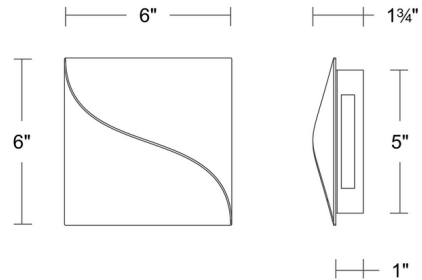

Shown in black / frosted

Specifications

COLOR	Frosted
BODY FINISH	Black
WATTAGE	15W
DIMMER	Low Voltage Electronic
DIMENSIONS	6"W x 6"H x 1.75"D
INTEGRATED LED MODULE	1 x LED/15W/120-277V LED
COUNTRY OF ORIGIN	Thailand