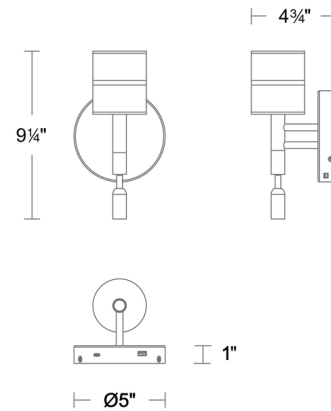

### Specifications

COLOR	Opal
BODY FINISH	Aged Brass
WATTAGE	8.7W
DIMMER	Included
DIMENSIONS	2.5"W x 9.25"H x 4.75"D
INTEGRATED LED MODULE	1 x LED/8.7W/120-277V LED
COUNTRY OF ORIGIN	China

### Technical Information

LAMP LIFE	50000 hours
COLOR RENDERING	90 CRI
LAMP COLOR	CCT Select
LUMENS/WATT	23.91
LUMINOUS FLUX	208 lumens

Shown in aged brass / opal

CLICK TO VIEW PRODUCT

Notes: