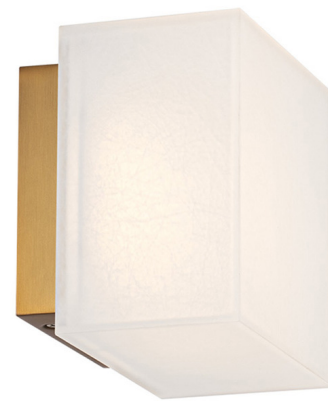

Lightology

lightology.com
866-954-4489
07-08-26

Project: _____

Company: _____

Location: _____ Fixture Type: _____

SPEC #: **WAC1576876**

Approved On: _____ Approved By: _____

Moxee Color-Select Wall Sconce By WAC Lighting

Description

The Moxee Color-Select Wall Sconce glows with quiet warmth. Its Washi-inspired acrylic shade diffuses light through its organic textural surface. Designed to soothe and inspire, the Moxee is perfect for a hallway, entry, or bedside. LED color select options include 2700K, 3000K, 3500K, and 4000K.

Specifications

COLOR	Frosted
BODY FINISH	Aged Brass
WATTAGE	11.1W
DIMMER	Low Voltage Electronic
DIMENSIONS	5"W x 5"H x 3.88"D
INTEGRATED LED MODULE	1 x LED/11.1W/120V LED
COUNTRY OF ORIGIN	Thailand

Technical Information

LAMP LIFE	50000 hours
COLOR RENDERING	90 CRI
LAMP COLOR	CCT Select
LUMENS/WATT	77.57
LUMINOUS FLUX	861 lumens

Shown in aged brass / frosted

CLICK TO VIEW PRODUCT

Notes: