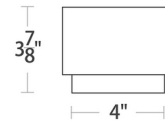

CLICK TO VIEW PRODUCT

Notes: