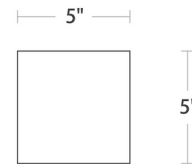

CLICK TO VIEW PRODUCT

Notes: