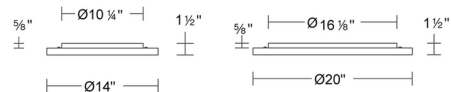

CLICK TO VIEW PRODUCT