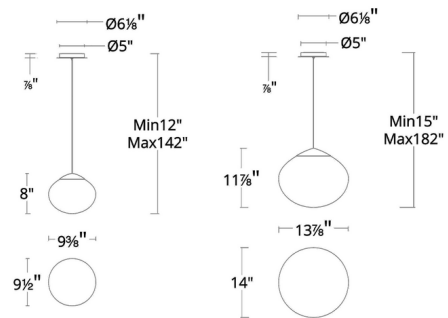

Specifications

COLOR	Amber
BODY FINISH	Black
WATTAGE	11W
DIMMER	Low Voltage Electronic
DIMENSIONS	9.5"W x 8"H
INTEGRATED LED MODULE	1 x LED/11W/120-277V LED
COUNTRY OF ORIGIN	China

Technical Information

LAMP LIFE	50000 hours
COLOR RENDERING	90 CRI
LAMP COLOR	CCT Select
LUMENS/WATT	35.91
LUMINOUS FLUX	395 lumens

Shown in black / amber

CLICK TO VIEW PRODUCT

Notes: