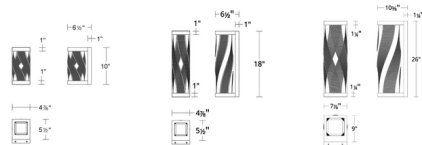

CLICK TO VIEW PRODUCT

Notes: