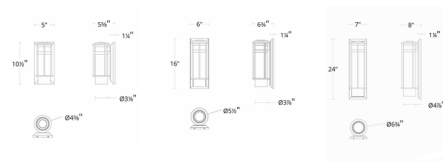

CLICK TO VIEW PRODUCT

Notes: