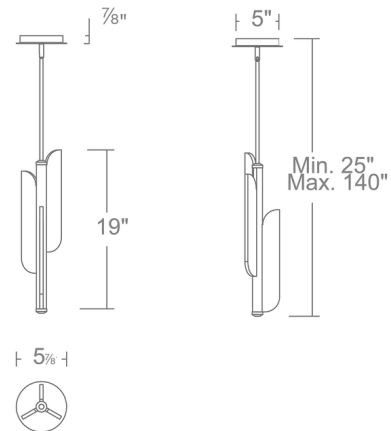

Specifications

COLOR	Frosted
BODY FINISH	Black
WATTAGE	11.3W
DIMMER	Low Voltage Electronic
DIMENSIONS	5.88"W x 19"H
INTEGRATED LED MODULE	1 x LED/11.3W/120-277V LED
COUNTRY OF ORIGIN	China

Technical Information

PRODUCT DIMENSIONS	Downrods: 3x12", 1x6"
LAMP LIFE	50000 hours
COLOR RENDERING	.90 CRI
LAMP COLOR	. CCT Select
LUMENS/WATT	63.19
LUMINOUS FLUX	714 lumens

Shown in black / frosted

CLICK TO VIEW PRODUCT

Notes: