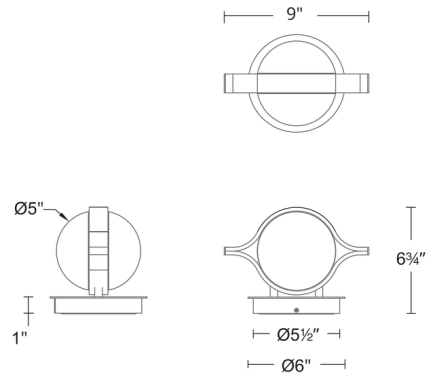

Shown in black / opal

CLICK TO VIEW PRODUCT

Notes: