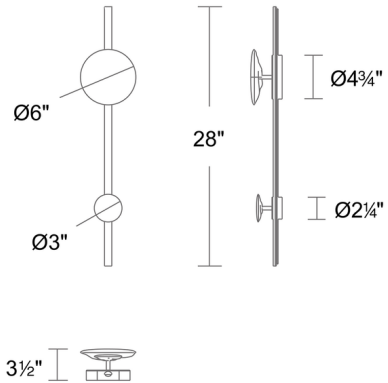

Lightology

lightology.com
866-954-4489
07-07-26

Project: _____

Company: _____

Location: _____ Fixture Type: _____

SPEC #: **WAC1576895**

Approved On: _____ Approved By: _____

Clocker Color-Select Wall Light By WAC Lighting

Description

The Clocker Wall Light transforms light into motion. Its minimalist, clock-inspired silhouette radiates a soft glow along its length, creating a sense of harmony and rhythm. This graceful design turns every wall into a statement of modern artistry. LED color selectable options include 2700K, 3000K, 3500K, and 4000K.

Specifications

COLOR	Frosted
BODY FINISH	Aged Brass
WATTAGE	32W
DIMMER	Low Voltage Electronic
DIMENSIONS	6"W x 28"H x 3.5"D
INTEGRATED LED MODULE	1 x LED/32W/120-277V LED
COUNTRY OF ORIGIN	China

Technical Information

LAMP LIFE	50000 hours
COLOR RENDERING	90 CRI
LAMP COLOR	CCT Select
LUMENS/WATT	27.34
LUMINOUS FLUX	875 lumens

Shown in aged brass / frosted

CLICK TO VIEW PRODUCT

Notes: