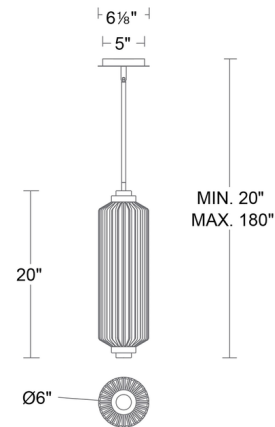

Specifications

COLOR	Clear
BODY FINISH	Black
WATTAGE	15W
DIMMER	Low Voltage Electronic
DIMENSIONS	20"L x 6"W x 20"H
INTEGRATED LED MODULE	1 x LED/15W/120-277V LED
COUNTRY OF ORIGIN	Viet Nam

Technical Information

PRODUCT DIMENSIONS	Downrods: 3x12", 1x6"
LAMP LIFE	50000 hours
COLOR RENDERING	.90 CRI
LAMP COLOR	. CCT Select
LUMENS/WATT	56.67
LUMINOUS FLUX	850 lumens

Shown in black / clear

CLICK TO VIEW PRODUCT

Notes: