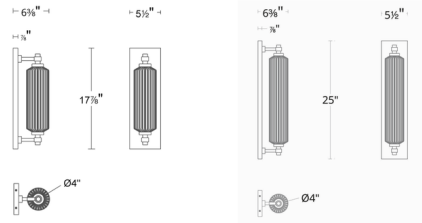

Shown in aged brass / clear

Specifications

COLOR	Clear
BODY FINISH	Aged Brass
WATTAGE	15W
DIMMER	Low Voltage Electronic
DIMENSIONS	5.5"W x 17.88"H x 6.38"D
INTEGRATED LED MODULE	1 x LED/15W/120-277V LED
COUNTRY OF ORIGIN	Viet Nam