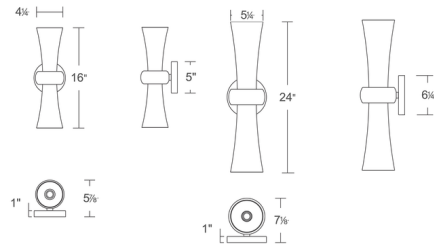

### Specifications

COLOR	White
BODY FINISH	Black
WATTAGE	11.1W
DIMMER	Low Voltage Electronic
DIMENSIONS	4.25"W x 16"H x 5.88"D
INTEGRATED LED MODULE	3 x LED/3.7W/120V LED
COUNTRY OF ORIGIN	Thailand

### Technical Information

LAMP LIFE	50000 hours
COLOR RENDERING	90 CRI
LAMP COLOR	CCT Select
LUMENS/WATT	24.59
LUMINOUS FLUX	91 lumens

Shown in black / white

CLICK TO VIEW PRODUCT

Notes: