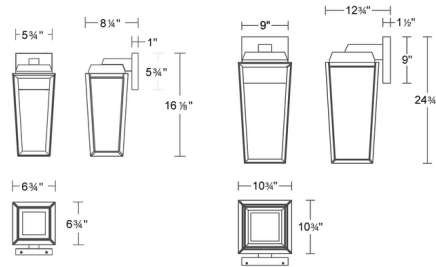

CLICK TO VIEW PRODUCT

Notes: