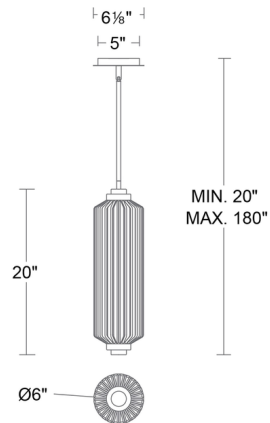

Specifications

COLOR	Clear
BODY FINISH	Aged Brass
WATTAGE	15W
DIMMER	Low Voltage Electronic
DIMENSIONS	20"L x 6"W x 20"H
INTEGRATED LED MODULE	1 x LED/15W/120-277V LED
COUNTRY OF ORIGIN	Viet Nam

Technical Information

PRODUCT DIMENSIONS	Downrods: 3x12", 1x6"
LAMP LIFE	50000 hours
COLOR RENDERING	.90 CRI
LAMP COLOR	. CCT Select
LUMENS/WATT	56.67
LUMINOUS FLUX	850 lumens

Shown in aged brass / clear

CLICK TO VIEW PRODUCT