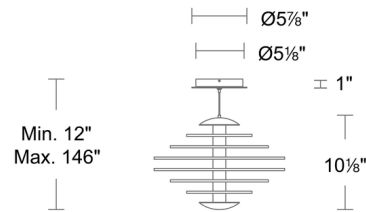

Description

Minimal and refined, the Loopey Color-Select Pendant transforms repeating circles into an expressive design statement. Its tiered, etched acrylic rings seem to float in motion, creating soft waves of light that shimmer with dimension and depth. LED color select options include 2700K, 3000K, 3500K, and 4000K.

Shown in chrome / frosted

Specifications

COLOR	Frosted
BODY FINISH	Chrome
WATTAGE	28.6W
DIMMER	Low Voltage Electronic
DIMENSIONS	14"W x 10.13"H
INTEGRATED LED MODULE	1 x LED/28.6W/120-277V LED
COUNTRY OF ORIGIN	Thailand

Technical Information

LAMP LIFE	50000 hours
COLOR RENDERING	90 CRI
LAMP COLOR	CCT Select
LUMENS/WATT	61.08
LUMINOUS FLUX	1747 lumens

CLICK TO VIEW PRODUCT

Notes: