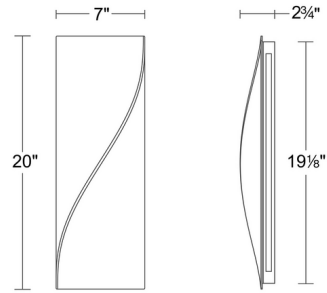

Shown in aged brass / frosted

CLICK TO VIEW PRODUCT

Notes: