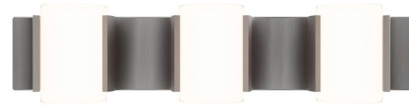

Lightology

lightology.com
866-954-4489
07-08-26

Project: _____

Company: _____

Location: _____ Fixture Type: _____

SPEC #: **WAC1576938**

Approved On: _____ Approved By: _____

Circle Line Color-Select Bathroom Vanity Light By WAC Lighting

Description

The Circle Line Bathroom Vanity Light makes geometry feel effortless. A trio of frosted glass lights, banded by a sleek metal line, provide a soft, even glow. Integrated LED modules offer lasting, energy-efficient lighting. Can be mounted in all orientations. LED color select options include 2700K, 3000K, 3500K, and 4000K.

Shown in brushed nickel / frosted

Specifications

COLOR	Frosted
BODY FINISH	Brushed Nickel
WATTAGE	15.3W
DIMMER	Low Voltage Electronic
DIMENSIONS	24.38"W x 5.5"H x 4.88"D
INTEGRATED LED MODULE	3 x LED/5.1W/120-277V LED
COUNTRY OF ORIGIN	Thailand