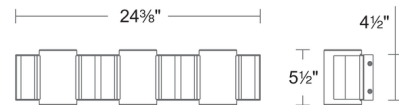

Description

The Circle Line Bathroom Vanity Light makes geometry feel effortless. A trio of frosted glass lights, banded by a sleek metal line, provide a soft, even glow. Integrated LED modules offer lasting, energy-efficient lighting. Can be mounted in all orientations. LED color select options include 2700K, 3000K, 3500K, and 4000K.

Shown in brushed nickel / frosted

Specifications

COLOR	Frosted
BODY FINISH	Brushed Nickel
WATTAGE	15.3W
DIMMER	Low Voltage Electronic
DIMENSIONS	24.38"W x 5.5"H x 4.88"D
INTEGRATED LED MODULE	3 x LED/5.1W/120-277V LED
COUNTRY OF ORIGIN	Thailand