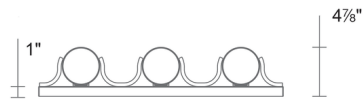

Shown in brushed nickel / frosted

Specifications

COLOR	Frosted
BODY FINISH	Brushed Nickel
WATTAGE	15.3W
DIMMER	Low Voltage Electronic
DIMENSIONS	24.38"W x 5.5"H x 4.88"D
INTEGRATED LED MODULE	3 x LED/5.1W/120-277V LED
COUNTRY OF ORIGIN	Thailand