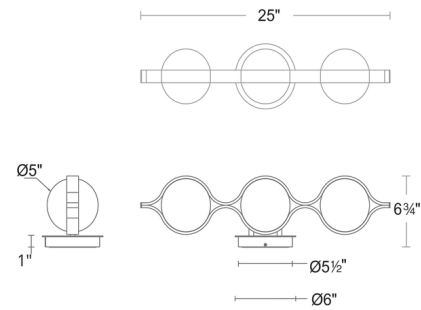

Specifications

COLOR	Opal
BODY FINISH	Brushed Nickel
WATTAGE	26.4W
DIMMER	Low Voltage Electronic
DIMENSIONS	25"W x 5"H x 6.75"D
INTEGRATED LED MODULE	3 x LED/8.8W/120-277V LED
COUNTRY OF ORIGIN	Thailand

Technical Information

LAMP LIFE	50000 hours
COLOR RENDERING	90 CRI
LAMP COLOR	3000K
LUMENS/WATT	136.02
LUMINOUS FLUX	1197 lumens

Shown in brushed nickel / opal

CLICK TO VIEW PRODUCT

Notes: