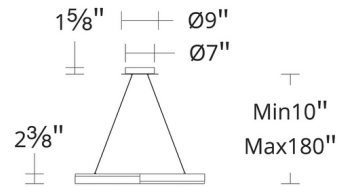

Shown in distressed black