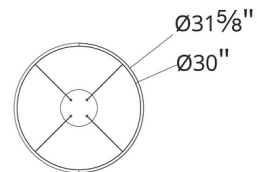

Lightology

lightology.com
866-954-4489
07-10-26

Project: _____
Company: _____
Location: _____ Fixture Type: _____
SPEC #: **WAC1576953**
Approved On: _____ Approved By: _____

Rounder Color-Select Pendant By WAC Lighting

Description

The Rounder Color-Select Pendant redefines the ring light with sculptural style. Its smooth halo of light radiates a bright, even glow, provided by an integrated LED module that offers lasting, energy-efficiency illumination. LED color select options include 2700K, 3000K, 3500K, and 4000K.

Specifications

COLOR	N/A
BODY FINISH	Distressed Black
WATTAGE	53.3W
DIMMER	Low Voltage Electronic
DIMENSIONS	31.63"W x 2.38"H
INTEGRATED LED MODULE	1 x LED/53.3W/120-277V LED
COUNTRY OF ORIGIN	Viet Nam

Technical Information

LAMP LIFE	50000 hours
COLOR RENDERING	.90 CRI
LAMP COLOR	. CCT Select
LUMENS/WATT	50.56
LUMINOUS FLUX	2695 lumens

Shown in distressed black

CLICK TO VIEW PRODUCT

Notes: